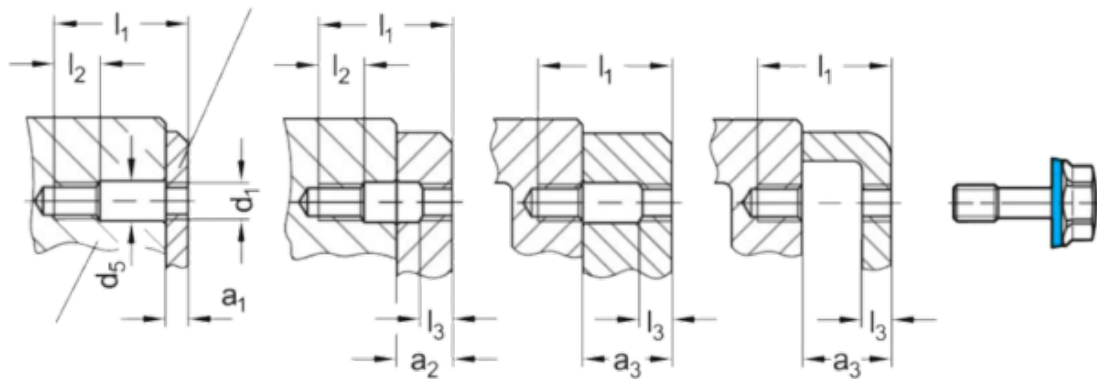

Article number: 201581M830PLE1

Description: E+G Nut GN 1582-M8-30-PL-E-1
Hygienic design

Measures

a1	= 4-8	l1	= 30
a2	= 8-16	l2	= 10
a3	= 16-20	l3	= 4
AF	= 13	Weight	= 18
d3	= 16.8		
d4	-0,2 = -		
d5	= 8.5		
k	= 8.5		