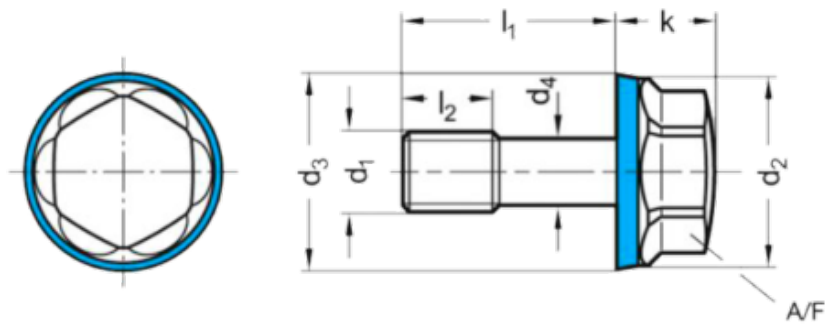

Article number: 201581M830PLE1

Description: E+G Nut GN 1582-M8-30-PL-E-1
Hygienic design

Measures

a1	= 4-8	l1	= 30
a2	= 8-16	l2	= 10
a3	= 16-20	l3	= 4
AF	= 13	Weight	= 18
d3	= 16.8		
d4	-0,2 = -		
d5	= 8.5		
k	= 8.5		